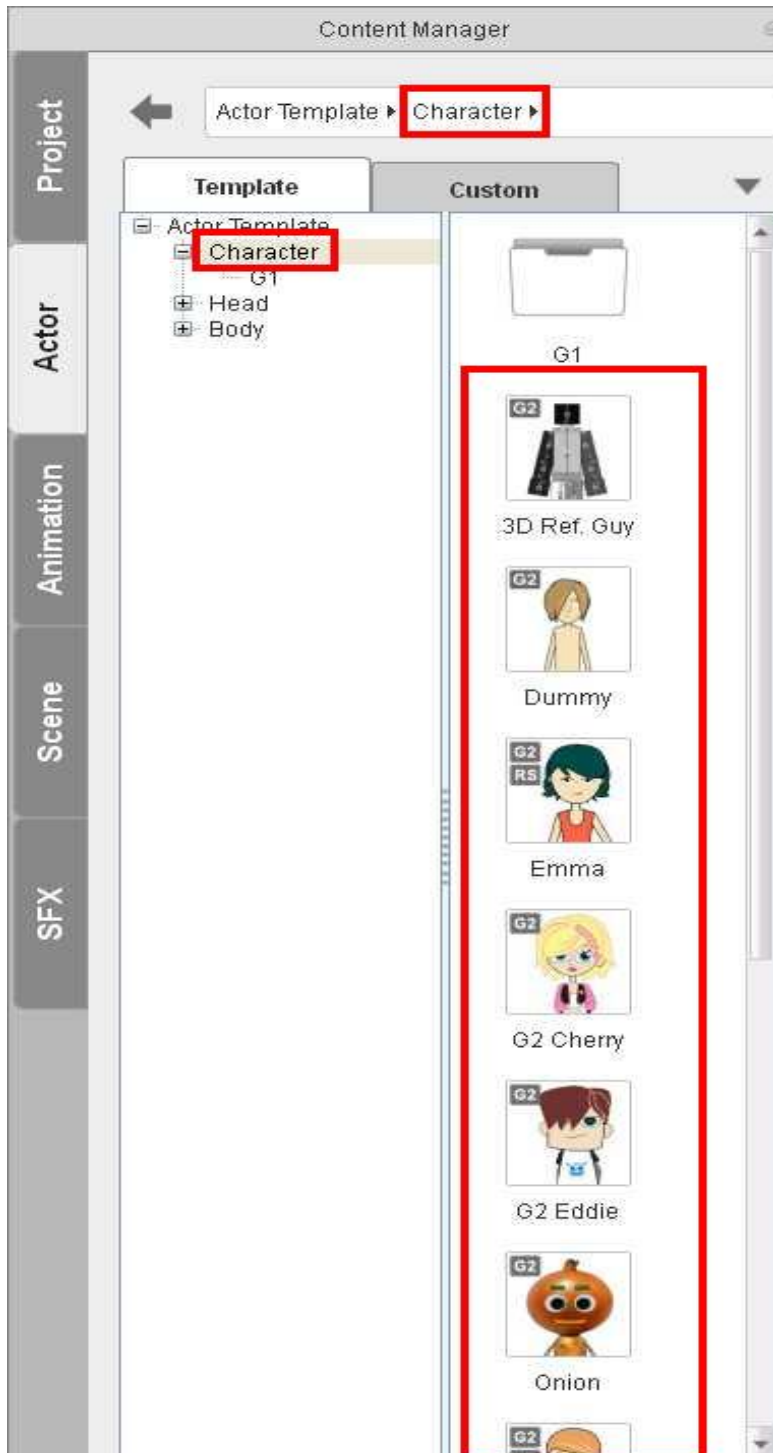

Where is G2 characters?

There is no longer a G2 character folder by default as per tutorial video since the folder structure has been updated.

All G2 characters can now be found in the general Character folder, and are also indicated by a "G2" in the upper-left corner of the icon.