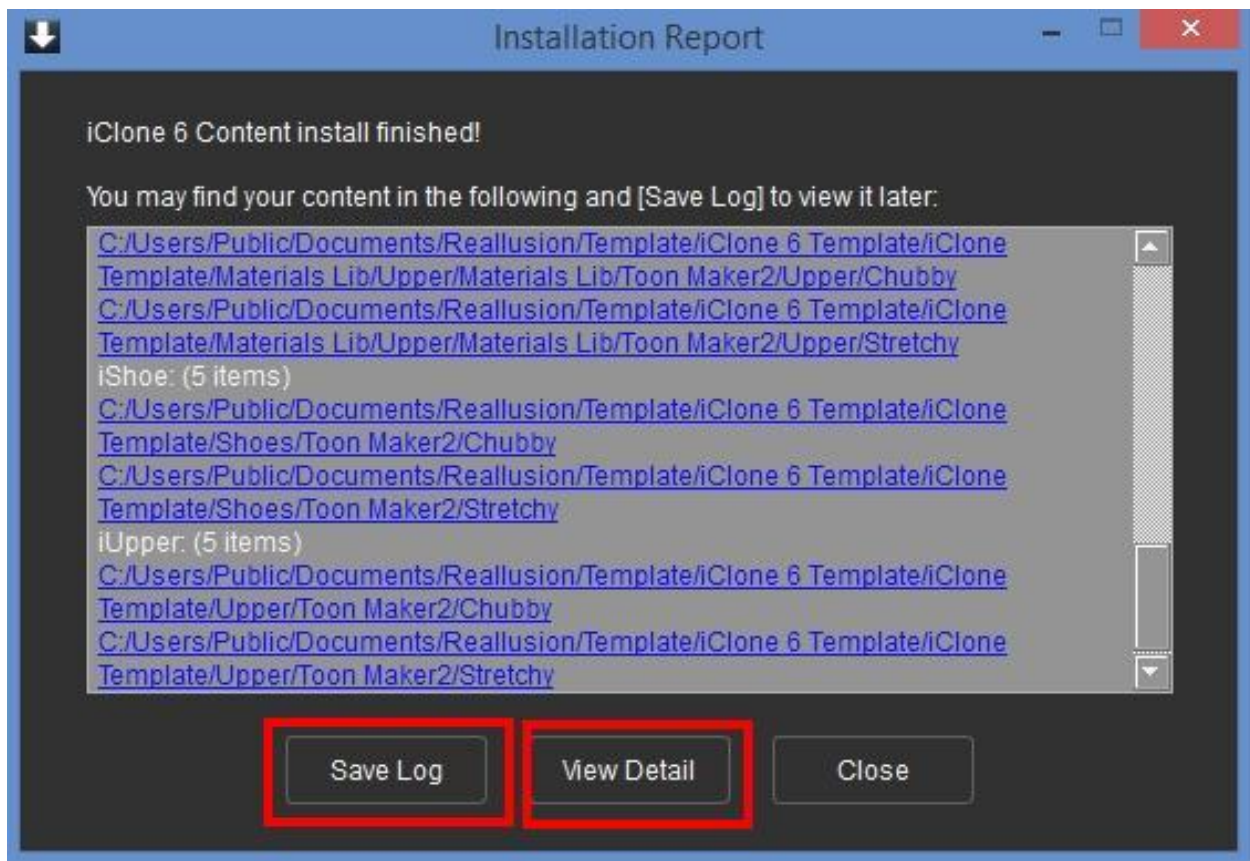

How to find the DRM content packs that I have installed via Universal Installer?

Default Template Location: -

Windows: C:\Users\Public\Documents\Reallusion\Template\

Mac: Users/Shared/Reallusion/Template/

Please Save Log once completed the Universal Installer installation, as this tells content's whereabouts.

Reallusion FAQ

<https://kb.reallusion.com/General/50340/How-to-find-the-DRM-content-packs-that-I-have-installed-via-U>