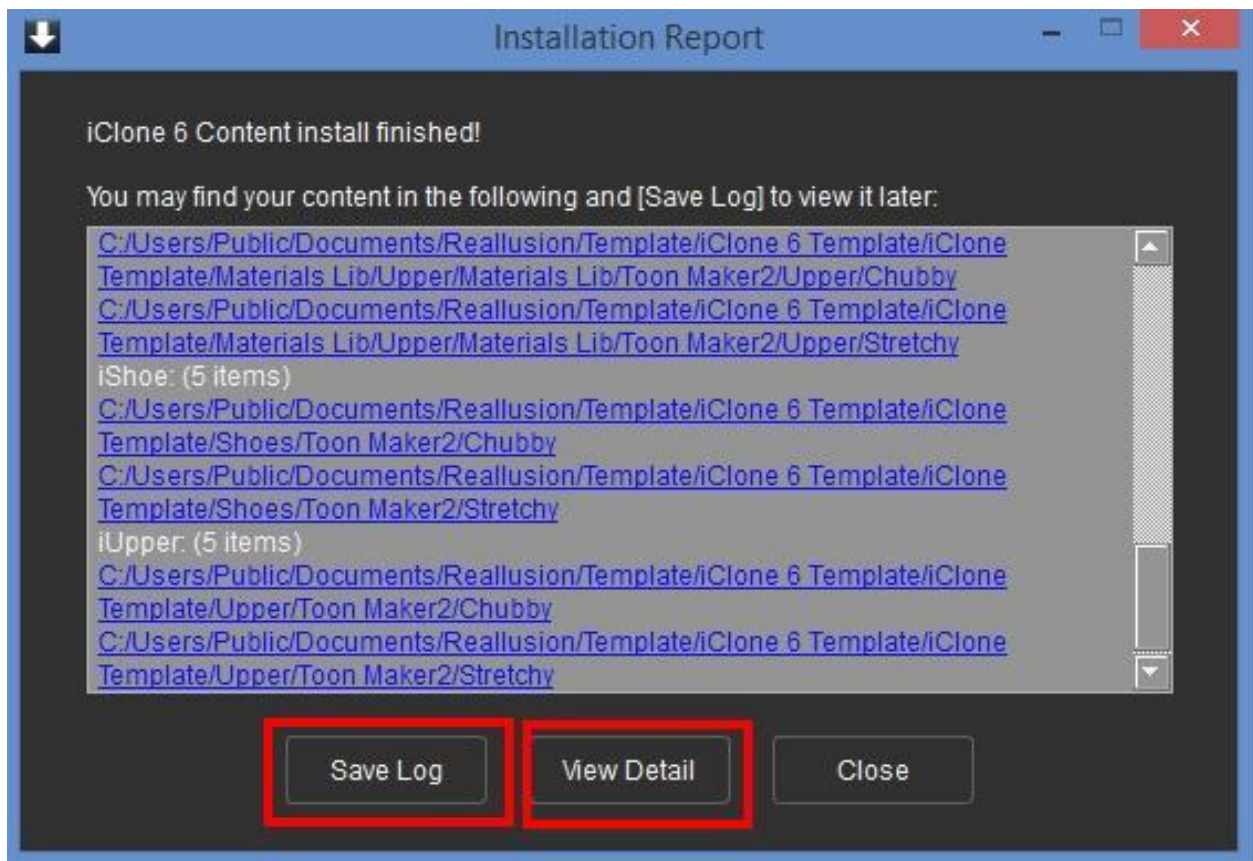

How to find the DRM content packs that I have installed via Universal Installer?

Default Template Location: -

Windows: C:\Users\Public\Documents\Reallusion\Template\

Mac: Users/Shared/Reallusion/Template/

Please Save Log once completed the Universal Installer installation, as this tells content's whereabouts.

Reallusion FAQ

<https://kb.reallusion.com/General/50340/How-to-find-the-DRM-content-packs-that-I-have-installed-via-Un>