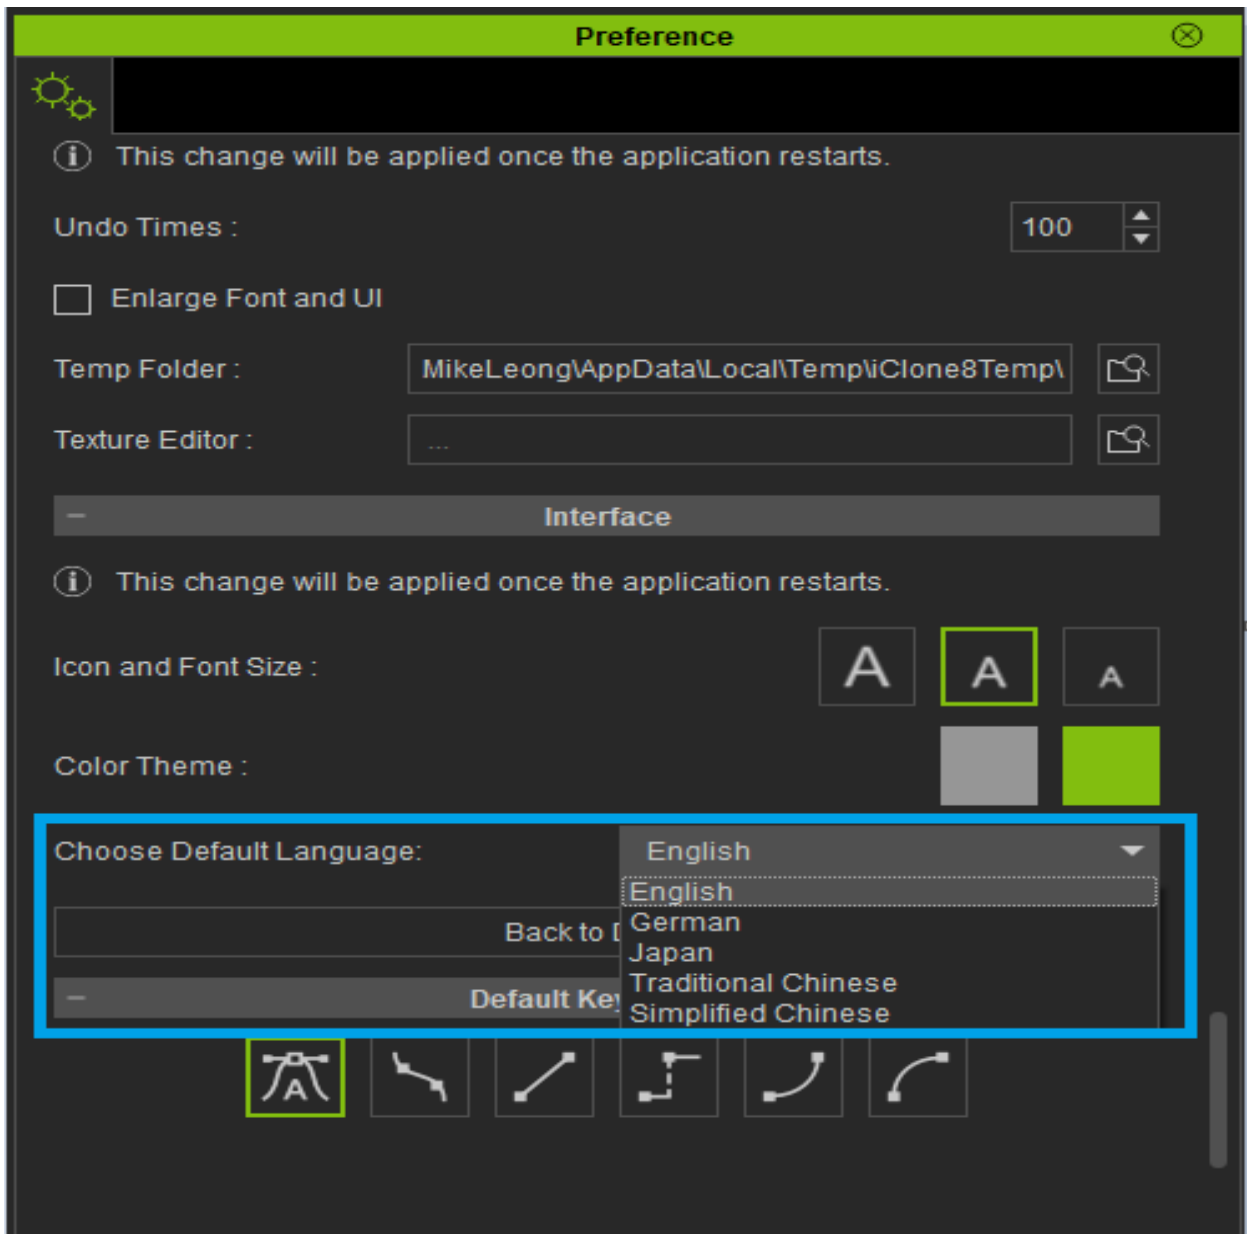

##### (UI) #####? (iClone 8)

iClone 8.02 UI

/ / / /

1. (Edit) >> (Preference)   
 P
2. (Interface) UI
3.

##### (UI) #####? (iClone 8)

Reallusion FAQ

<https://kb.reallusion.com/>