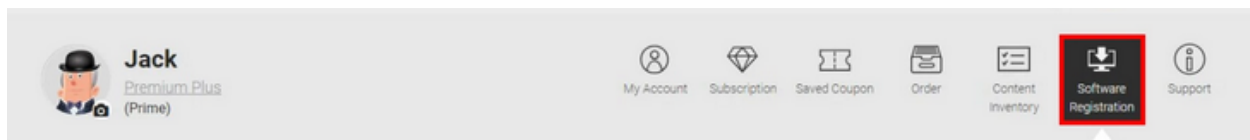

Adding seats to an existing license

If you already have a single-seat license for that product, simply log into your member page, locate the serial number in "[Software Registration](#)" and click on the "Buy" link in "Add Seats column". This method also applies to multi-seat licenses.

Note: Licenses come in two categories: **single-seat** and **multi-seat**. The number of license seats specifies how many computers can install a program under the same license. Only **multi-seat** licenses are automatically shared with other workgroup members and Administrators have the capability to centrally manage and allocate them.